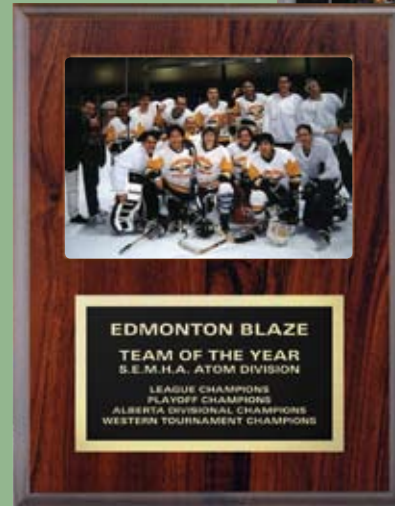

Cherrywood
T10-85004CH 7"x 9" $25.95
Holds a 3½"x 5" Photo

All frames include a clear acrylic cover for your photos or certificates.