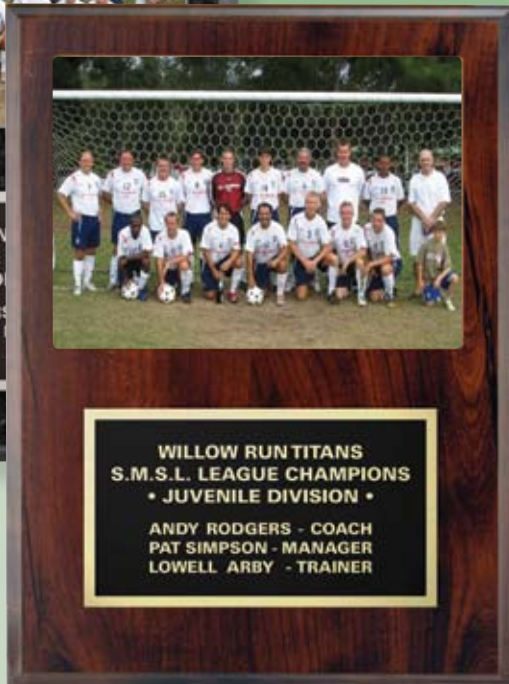

Frame Your Photos

or Certificates

Frames are available in Cherrywood or Black Marble Finish. Please specify colour choice when ordering.

Black Marble
T10-85003K 9"x 12" \$36.95
Holds a 5"x 7" Photo

Cherrywood
T10-85003CH 9"x 12" \$36.95
Holds a 5"x 7" Photo

Black Marble
T10-85004K 7"x 9" \$25.95
Holds a 3½"x 5" Photo

Cherrywood
T10-85004CH 7"x 9" \$25.95
Holds a 3½"x 5" Photo

All frames include a clear acrylic cover for your photos or certificates.

Cherrywood Only
T10-85002CH 10½"x 13" \$39.95
Holds a 8½"x 11" Certificate