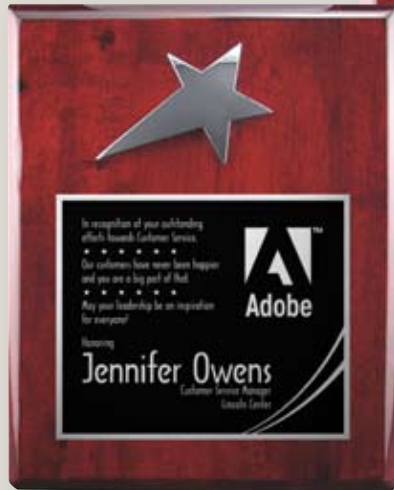

Star Series

Featuring piano finish rosewood complimented by a hand polished metal star.

NEW SIZE

NEW SIZE

T10-76GI03380A 5"x 7" \$32.95
Shown with engraved metal plate.

T10-76GI03380B 7"x 9" \$39.95
Shown engraved directly into wood and colour filled.