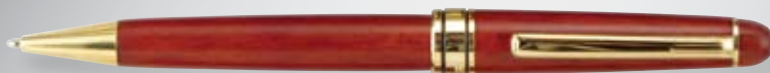

Solid Rosewood
Pen and Pencil Boxes

\$11.95 GI102RW
DOUBLE PEN BOX

\$11.95 GI101RW
SINGLE PEN BOX

Solid Rosewood & Maple
Pen and Pencil Boxes

\$12.95 GI302RWMA
DOUBLE PEN BOX

\$12.95 GI301RWMA
SINGLE PEN BOX

(PENS AND PENCILS NOT INCLUDED)

PENS AND BOXES CAN BE LASER ENGRAVED

TURN YOUR GIFT INTO A PERSONALIZED
KEEPSAKE THAT WILL BE RETAINED FOREVER.
PLEASE CONTACT OUR OFFICE FOR
COMPLETE PRICING INFORMATION.

Solid Rosewood
and Maple *Writing
Instruments*

Rosewood Executive Series

GI204RW • BALL POINT PEN • \$7.95

GI205RW • PENCIL • \$8.95

GI201RW • LETTER OPENER • \$10.95

Rosewood Deluxe Series

GI208RW • BALL POINT PEN • \$6.95