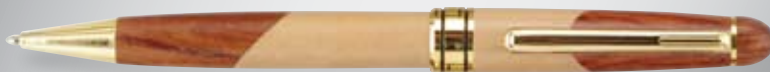

Solid Rosewood
Pen and Pencil Boxes

\$11.95 GI102RW
DOUBLE PEN BOX

\$11.95 GI101RW
SINGLE PEN BOX

Solid Rosewood & Maple
Pen and Pencil Boxes

\$12.95 GI302RWMA
DOUBLE PEN BOX

\$12.95 GI301RWMA
SINGLE PEN BOX

Solid Rosewood
and Maple *Writing
Instruments*

Rosewood Executive Series

GI204RW • BALL POINT PEN • \$7.95

GI205RW • PENCIL • \$8.95

GI201RW • LETTER OPENER • \$10.95

Rosewood Deluxe Series

GI208RW • BALL POINT PEN • \$6.95

GI209RW • PENCIL • \$7.95

Presidential Series

GI204RWMA • BALL POINT PEN • \$8.95

GI205RWMA • PENCIL • \$9.95

Rosewood Card Box

GI110RW • 5"x 6 1/2"x 1 3/8" • \$34.95

COMES COMPLETE WITH CARDS & DICE