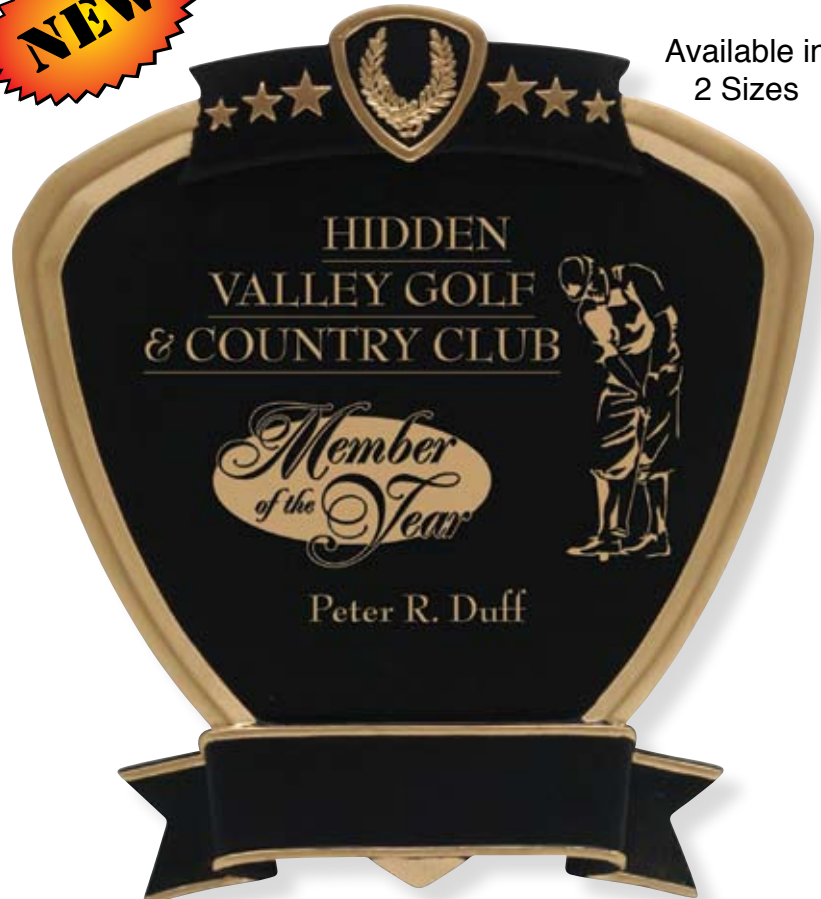

Hand Painted Resin Plaque Mounts

ALL PLAQUE MOUNTS ARE 3" DIAMETER

T9-34033A
5"x 7"
\$12.95
(Cherrywood
Plaque Shown)

T9-34033B • 6"x 8" • \$14.95
(Cherrywood Plaque Shown)

T9-34033A
5"x 7"
\$12.95
(Black Ash
Plaque Shown)

Please specify
sport & colour
when ordering

T9-34033B • 6"x 8" • \$14.95
(Black Ash Plaque Shown)

 BASEBALL RPM01050FC	 5 PIN BOWLING RPM01049FC	 CROSS RPM00017FC	 LACROSSE RPM01074FC
 LAMP OF KNOWLEDGE RPM01055FC	 BASKETBALL RPM01052FC	 FOOTBALL RPM01051FC	 SOCCER RPM01053FC
 GOLF RPM01068FC	 HOCKEY RPM01063FC	All resin plaque mounts shown are interchangeable on the plaques shown on this page.	

Signature Shield

Available in
2 Sizes

- RLSHIELD01 7 1/2" x 8 1/2" \$15.95
- RLSHIELD04 8 3/4" x 10" \$19.95

Comes with screw-in easel back which enables the shield to stand on a mantle or desk. Attached hanger for wall hanging also included.