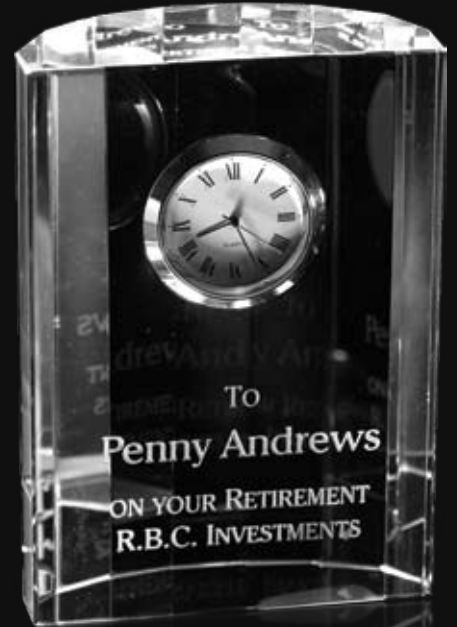

Beautiful *Optic Crystal*

CRY101A 9" \$53.95
 CRY101B 10" \$64.95
 CRY101C 11" \$72.95

G103476C 3" x 7" x 1 1/2" \$64.95
 G103475C 3 3/4" x 8" x 2" \$89.95

CRY3665 4 1/4" H \$64.75

All optic crystal awards are supplied in a satin lined presentation box.